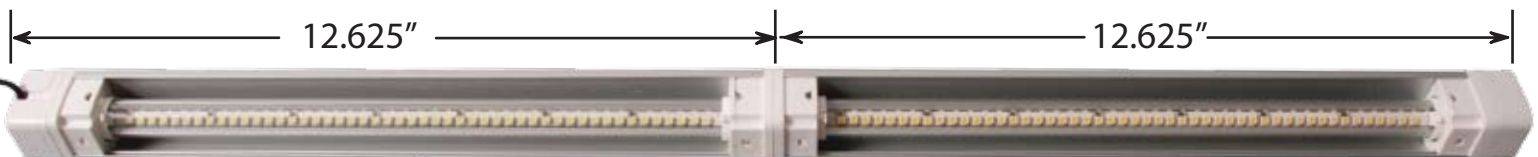

7450 E. 46th Place, Tulsa, OK 74145
OFFICE: 918.622.4978 · FAX: 918.622.2765
TOLL FREE: 1.800.634.4059

Lighting Technology That Pays for Itself. www.lektroninc.com